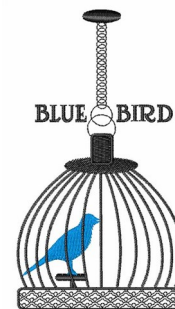

Name: Blue Bird Machine Embroidery Design

SKU: WD02-JLA000168B

Brand: Windmill Designs

Unique Colors: 13 (3 color Stops)

Unique Colors

	Color Name (Color Code)	Manufacturer - Type
	Super White (1001) [No Color Selected]	madeira - rayon
	Dusty Lilac (1263) [No Color Selected]	madeira - rayon
	Crocus (286)	Exquisite - Polyester 1000m