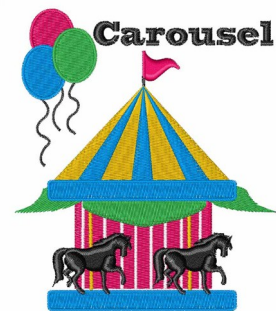

Name: Carousel

SKU: WD02-JLA000167C

Brand: Windmill Designs

Unique Colors: 13 (10 color Stops)

Unique Colors

	Color Name (Color Code)	Manufacturer - Type
	Super White (1001) [No Color Selected]	madeira - rayon
	Dusty Lilac (1263) [No Color Selected]	madeira - rayon
	Crocus (286)	Exquisite - Polyester 1000m