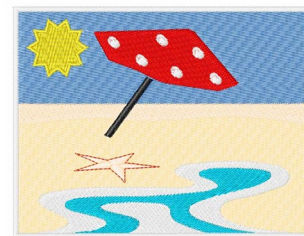

Name: Beach Front

SKU: WD02-JLA000164A

Brand: Windmill Designs

Unique Colors: 13 (11 color Stops)

Unique Colors

	Color Name (Color Code)	Manufacturer - Type
	Super White (1001) [No Color Selected]	madeira - rayon
	Dusty Lilac (1263) [No Color Selected]	madeira - rayon
	Crocus (286)	Exquisite - Polyester 1000m

Complete Color Sequence

#		Color Name (Color Code)	Manufacturer - Type
1		Super White (1001) [No Color Selected]	madeira - rayon
2		Super White (1001) [No Color Selected]	madeira - rayon
3		Crocus (286)	Exquisite - Polyester 1000m