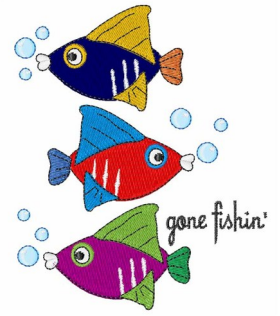

**Name:** Gone Fishin

**SKU:** WD02-JLA000162C

**Brand:** Windmill Designs

**Unique Colors:** 13 (14 color Stops)