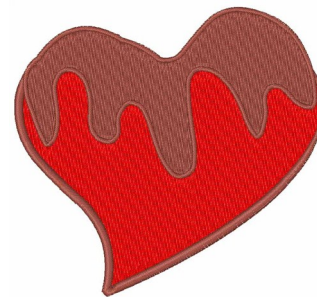

**Name:** Chocolate Covered Heart Machine  
Embroidery Design

**SKU:** WD02-JLA000159A

**Brand:** Windmill Designs

**Unique Colors:** 13 (2 color Stops)