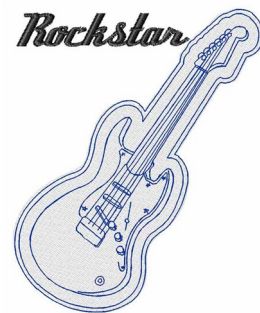

Name: Guitar Rockstar Machine Embroidery Design

SKU: WD02-JLA000156D

Brand: Windmill Designs

Unique Colors: 13 (3 color Stops)

Unique Colors

	Color Name (Color Code)	Manufacturer - Type
	Super White (1001) [No Color Selected]	madeira - rayon
	Dusty Lilac (1263) [No Color Selected]	madeira - rayon
	Crocus (286)	Exquisite - Polyester 1000m

Complete Color Sequence

#		Color Name (Color Code)	Manufacturer - Type
1		Super White (1001) [No Color Selected]	madeira - rayon
2		Super White (1001) [No Color Selected]	madeira - rayon
3		Crocus (286)	Exquisite - Polyester 1000m