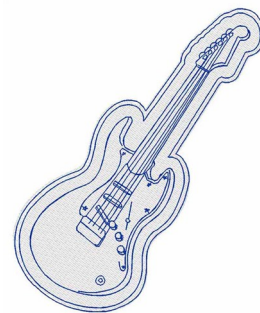

**Name:** Electric Guitar Machine Embroidery Design

**SKU:** WD02-JLA000156A

**Brand:** Windmill Designs

**Unique Colors:** 13 (2 color Stops)