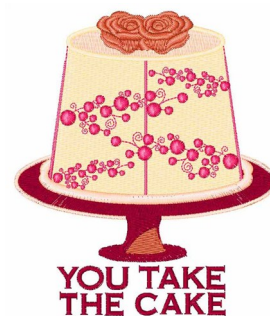

Name: You Take the Cake Machine Embroidery Design

SKU: WD02-JLA000151C

Brand: Windmill Designs

Unique Colors: 13 (8 color Stops)

Unique Colors

	Color Name (Color Code)	Manufacturer - Type
	Super White (1001) [No Color Selected]	madeira - rayon
	Dusty Lilac (1263) [No Color Selected]	madeira - rayon
	Crocus (286)	Exquisite - Polyester 1000m