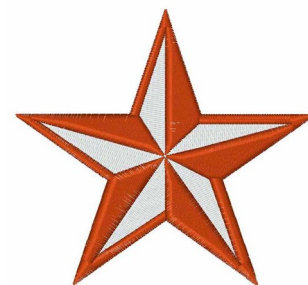

Name: Western Star

SKU: WD02-JLA000147A

Brand: Windmill Designs

Unique Colors: 13 (2 color Stops)

Unique Colors

	Color Name (Color Code)	Manufacturer - Type
	Super White (1001) [No Color Selected]	madeira - rayon
	Dusty Lilac (1263) [No Color Selected]	madeira - rayon
	Crocus (286)	Exquisite - Polyester 1000m

Complete Color Sequence

#		Color Name (Color Code)	Manufacturer - Type
1		Super White (1001) [No Color Selected]	madeira - rayon
2		Super White (1001) [No Color Selected]	madeira - rayon
3		Crocus (286)	Exquisite - Polyester 1000m