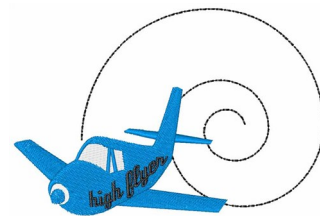

Name: Airplane High Flyer

SKU: WD02-JLA000144D

Brand: Windmill Designs

Unique Colors: 13 (4 color Stops)

Unique Colors

	Color Name (Color Code)	Manufacturer - Type
	Super White (1001) [No Color Selected]	madeira - rayon
	Dusty Lilac (1263) [No Color Selected]	madeira - rayon
	Crocus (286)	Exquisite - Polyester 1000m