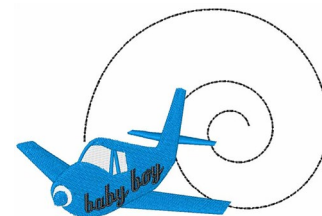

Name: Airplane Baby Boy

SKU: WD02-JLA000144C

Brand: Windmill Designs

Unique Colors: 13 (4 color Stops)

Unique Colors

	Color Name (Color Code)	Manufacturer - Type
	Super White (1001) [No Color Selected]	madeira - rayon
	Dusty Lilac (1263) [No Color Selected]	madeira - rayon
	Crocus (286)	Exquisite - Polyester 1000m