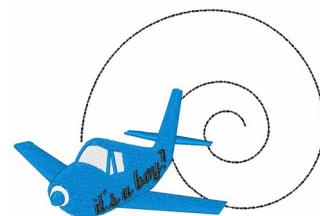

Name: Airplane Its a Boy

SKU: WD02-JLA000144B

Brand: Windmill Designs

Unique Colors: 13 (4 color Stops)

Unique Colors

	Color Name (Color Code)	Manufacturer - Type
	Super White (1001) [No Color Selected]	madeira - rayon
	Dusty Lilac (1263) [No Color Selected]	madeira - rayon
	Crocus (286)	Exquisite - Polyester 1000m