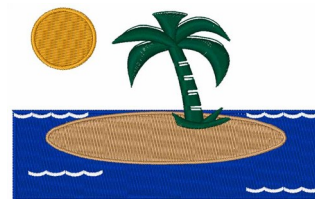

Name: Tropical Island

SKU: WD02-JLA000139A

Brand: Windmill Designs

Unique Colors: 13 (5 color Stops)

Unique Colors

	Color Name (Color Code)	Manufacturer - Type
	Super White (1001) [No Color Selected]	madeira - rayon
	Dusty Lilac (1263) [No Color Selected]	madeira - rayon
	Crocus (286)	Exquisite - Polyester 1000m

Complete Color Sequence

#		Color Name (Color Code)	Manufacturer - Type
1		Super White (1001) [No Color Selected]	madeira - rayon
2		Super White (1001) [No Color Selected]	madeira - rayon
3		Crocus (286)	Exquisite - Polyester 1000m