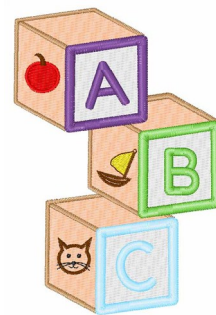

Name: ABC Blocks

SKU: WD02-JLA000133A

Brand: Windmill Designs

Unique Colors: 13 (10 color Stops)

Unique Colors

	Color Name (Color Code)	Manufacturer - Type
	Super White (1001) [No Color Selected]	madeira - rayon
	Dusty Lilac (1263) [No Color Selected]	madeira - rayon
	Crocus (286)	Exquisite - Polyester 1000m

Complete Color Sequence

#		Color Name (Color Code)	Manufacturer - Type
1		Super White (1001) [No Color Selected]	madeira - rayon
2		Super White (1001) [No Color Selected]	madeira - rayon
3		Crocus (286)	Exquisite - Polyester 1000m