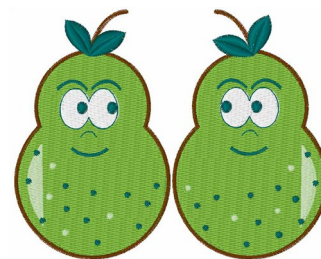

**Name:** Pair of Pears

**SKU:** WD02-JLA000125A

**Brand:** Windmill Designs

**Unique Colors:** 13 (10 color Stops)

## Unique Colors

	<b>Color Name (Color Code)</b>	<b>Manufacturer - Type</b>
	Super White (1001) [No Color Selected]	madeira - rayon
	Dusty Lilac (1263) [No Color Selected]	madeira - rayon
	Crocus (286)	Exquisite - Polyester 1000m