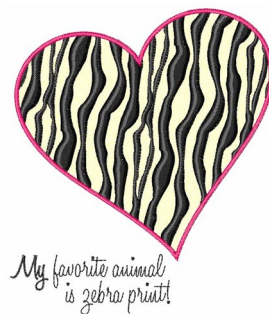

Name: Zebra Print Machine Embroidery Design

SKU: WD02-JLA000120D

Brand: Windmill Designs

Unique Colors: 13 (4 color Stops)

Unique Colors

	Color Name (Color Code)	Manufacturer - Type
	Super White (1001) [No Color Selected]	madeira - rayon
	Dusty Lilac (1263) [No Color Selected]	madeira - rayon
	Crocus (286)	Exquisite - Polyester 1000m