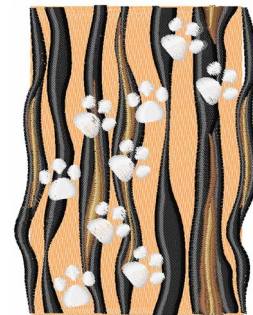

Name: Lion Paw Print

SKU: WD02-JLA000119A

Brand: Windmill Designs

Unique Colors: 13 (5 color Stops)

Unique Colors

	Color Name (Color Code)	Manufacturer - Type
	Super White (1001) [No Color Selected]	madeira - rayon
	Dusty Lilac (1263) [No Color Selected]	madeira - rayon
	Crocus (286)	Exquisite - Polyester 1000m

Complete Color Sequence

#		Color Name (Color Code)	Manufacturer - Type
1		Super White (1001) [No Color Selected]	madeira - rayon
2		Super White (1001) [No Color Selected]	madeira - rayon
3		Crocus (286)	Exquisite - Polyester 1000m