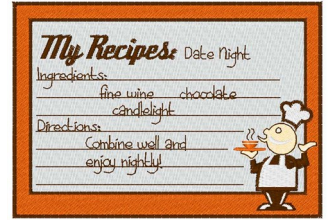

Name: Date Night Recipe

SKU: WD02-JLA000115D

Brand: Windmill Designs

Unique Colors: 13 (9 color Stops)

Unique Colors

	Color Name (Color Code)	Manufacturer - Type
	Super White (1001) [No Color Selected]	madeira - rayon
	Dusty Lilac (1263) [No Color Selected]	madeira - rayon
	Crocus (286)	Exquisite - Polyester 1000m