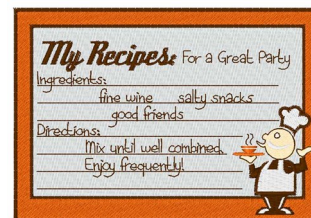

**Name:** Great Party Recipe

**SKU:** WD02-JLA000115C

**Brand:** Windmill Designs

**Unique Colors:** 13 (9 color Stops)