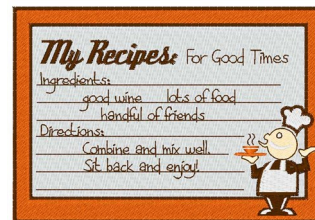

Name: Good Time Recipe

SKU: WD02-JLA000115B

Brand: Windmill Designs

Unique Colors: 13 (9 color Stops)

Unique Colors

	Color Name (Color Code)	Manufacturer - Type
	Super White (1001) [No Color Selected]	madeira - rayon
	Dusty Lilac (1263) [No Color Selected]	madeira - rayon
	Crocus (286)	Exquisite - Polyester 1000m