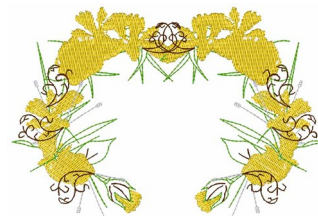

Name: Yellow Wreath Machine Embroidery Design

SKU: WD02-JLA000109A

Brand: Windmill Designs

Unique Colors: 13 (8 color Stops)

Unique Colors

	Color Name (Color Code)	Manufacturer - Type
	Super White (1001) [No Color Selected]	madeira - rayon
	Dusty Lilac (1263) [No Color Selected]	madeira - rayon
	Crocus (286)	Exquisite - Polyester 1000m

Complete Color Sequence

#		Color Name (Color Code)	Manufacturer - Type
1		Super White (1001) [No Color Selected]	madeira - rayon
2		Super White (1001) [No Color Selected]	madeira - rayon
3		Crocus (286)	Exquisite - Polyester 1000m