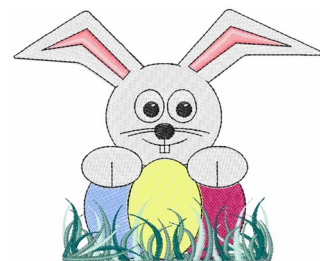

Name: Easter Bunny Machine Embroidery Design

SKU: WD02-JLA000104A

Brand: Windmill Designs

Unique Colors: 13 (18 color Stops)

Unique Colors

	Color Name (Color Code)	Manufacturer - Type
	Super White (1001) [No Color Selected]	madeira - rayon
	Dusty Lilac (1263) [No Color Selected]	madeira - rayon
	Crocus (286)	Exquisite - Polyester 1000m