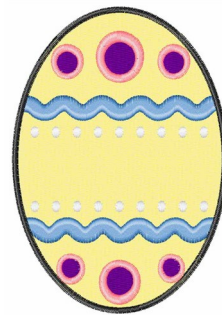

Name: Yellow Easter Egg Machine Embroidery Design

SKU: WD02-JLA000103A

Brand: Windmill Designs

Unique Colors: 13 (6 color Stops)

Unique Colors

	Color Name (Color Code)	Manufacturer - Type
	Super White (1001) [No Color Selected]	madeira - rayon
	Dusty Lilac (1263) [No Color Selected]	madeira - rayon
	Crocus (286)	Exquisite - Polyester 1000m

Complete Color Sequence

#		Color Name (Color Code)	Manufacturer - Type
1		Super White (1001) [No Color Selected]	madeira - rayon
2		Super White (1001) [No Color Selected]	madeira - rayon
3		Crocus (286)	Exquisite - Polyester 1000m