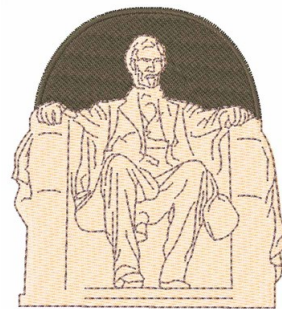

Name: The Lincoln Memorial Machine
Embroidery Design

SKU: WD02-JDM00223A

Brand: Windmill Designs

Unique Colors: 13 (3 color Stops)

Unique Colors

	Color Name (Color Code)	Manufacturer - Type
	Super White (1001) [No Color Selected]	madeira - rayon
	Dusty Lilac (1263) [No Color Selected]	madeira - rayon
	Crocus (286)	Exquisite - Polyester 1000m

Complete Color Sequence

#		Color Name (Color Code)	Manufacturer - Type
1		Super White (1001) [No Color Selected]	madeira - rayon
2		Super White (1001) [No Color Selected]	madeira - rayon
3		Crocus (286)	Exquisite - Polyester 1000m