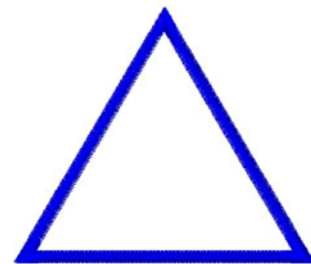

Name: Triangle Outline Machine Embroidery Design

SKU: IS01-ISSB01X

Brand: Internet Stitch

Unique Colors: 13 (1 color Stops)

Unique Colors

	Color Name (Color Code)	Manufacturer - Type
	Super White (1001) [No Color Selected]	madeira - rayon
	Dusty Lilac (1263) [No Color Selected]	madeira - rayon
	Crocus (286)	Exquisite - Polyester 1000m

Complete Color Sequence

#		Color Name (Color Code)	Manufacturer - Type
1		Super White (1001) [No Color Selected]	madeira - rayon
2		Super White (1001) [No Color Selected]	madeira - rayon
3		Crocus (286)	Exquisite - Polyester 1000m