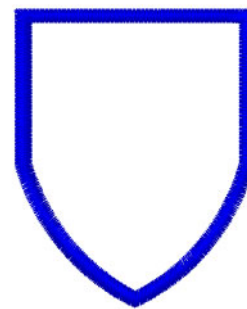

**Name:** Badge Outline Machine Embroidery Design

**SKU:** IS01-ISSB01S

**Brand:** Internet Stitch

**Unique Colors:** 13 (1 color Stops)

## Unique Colors

	<b>Color Name (Color Code)</b>	<b>Manufacturer - Type</b>
	Super White (1001) [No Color Selected]	madeira - rayon
	Dusty Lilac (1263) [No Color Selected]	madeira - rayon
	Crocus (286)	Exquisite - Polyester 1000m