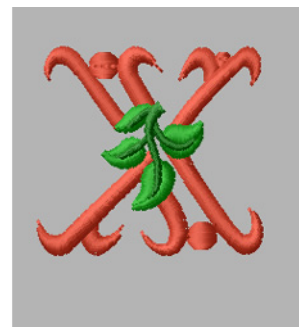

Name: Victorian Letter X Machine Embroidery Design

SKU: IS01-ISFT128X

Brand: Internet Stitch

Unique Colors: 13 (3 color Stops)

Unique Colors

	Color Name (Color Code)	Manufacturer - Type
	Super White (1001) [No Color Selected]	madeira - rayon
	Dusty Lilac (1263) [No Color Selected]	madeira - rayon
	Crocus (286)	Exquisite - Polyester 1000m

Complete Color Sequence

#		Color Name (Color Code)	Manufacturer - Type
1		Super White (1001) [No Color Selected]	madeira - rayon
2		Super White (1001) [No Color Selected]	madeira - rayon
3		Crocus (286)	Exquisite - Polyester 1000m