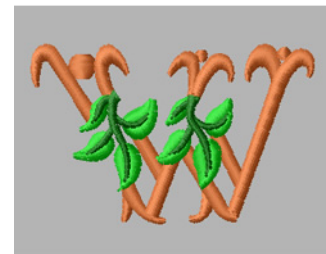

Name: Victorian Letter W Machine Embroidery Design

SKU: IS01-ISFT128W

Brand: Internet Stitch

Unique Colors: 13 (3 color Stops)

Unique Colors

	Color Name (Color Code)	Manufacturer - Type
	Super White (1001) [No Color Selected]	madeira - rayon
	Dusty Lilac (1263) [No Color Selected]	madeira - rayon
	Crocus (286)	Exquisite - Polyester 1000m

Complete Color Sequence

#		Color Name (Color Code)	Manufacturer - Type
1		Super White (1001) [No Color Selected]	madeira - rayon
2		Super White (1001) [No Color Selected]	madeira - rayon
3		Crocus (286)	Exquisite - Polyester 1000m