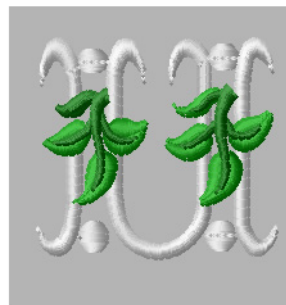

Name: Victorian Letter U Machine Embroidery Design

SKU: IS01-ISFT128U

Brand: Internet Stitch

Unique Colors: 13 (3 color Stops)

Unique Colors

	Color Name (Color Code)	Manufacturer - Type
	Super White (1001) [No Color Selected]	madeira - rayon
	Dusty Lilac (1263) [No Color Selected]	madeira - rayon
	Crocus (286)	Exquisite - Polyester 1000m

Complete Color Sequence

#		Color Name (Color Code)	Manufacturer - Type
1		Super White (1001) [No Color Selected]	madeira - rayon
2		Super White (1001) [No Color Selected]	madeira - rayon
3		Crocus (286)	Exquisite - Polyester 1000m