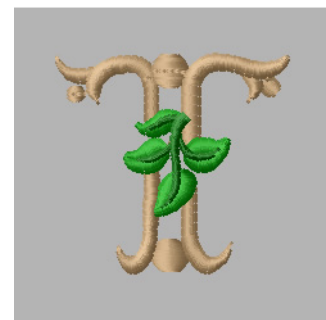

Name: Victorian Letter T Machine Embroidery Design

SKU: IS01-ISFT128T

Brand: Internet Stitch

Unique Colors: 13 (3 color Stops)

Unique Colors

	Color Name (Color Code)	Manufacturer - Type
	Super White (1001) [No Color Selected]	madeira - rayon
	Dusty Lilac (1263) [No Color Selected]	madeira - rayon
	Crocus (286)	Exquisite - Polyester 1000m

Complete Color Sequence

#		Color Name (Color Code)	Manufacturer - Type
1		Super White (1001) [No Color Selected]	madeira - rayon
2		Super White (1001) [No Color Selected]	madeira - rayon
3		Crocus (286)	Exquisite - Polyester 1000m