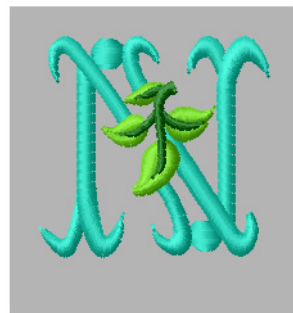

**Name:** Victorian Letter N Machine Embroidery Design

**SKU:** IS01-ISFT128N

**Brand:** Internet Stitch

**Unique Colors:** 13 (3 color Stops)

## Unique Colors

	<b>Color Name (Color Code)</b>	<b>Manufacturer - Type</b>
	Super White (1001) [No Color Selected]	madeira - rayon
	Dusty Lilac (1263) [No Color Selected]	madeira - rayon
	Crocus (286)	Exquisite - Polyester 1000m

# Complete Color Sequence

#		Color Name (Color Code)	Manufacturer - Type
1		Super White (1001) [No Color Selected]	madeira - rayon
2		Super White (1001) [No Color Selected]	madeira - rayon
3		Crocus (286)	Exquisite - Polyester 1000m