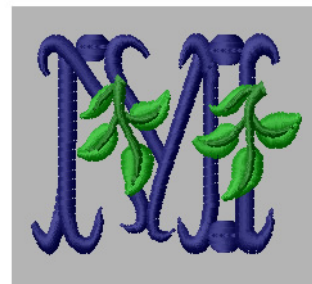

Name: Victorian Letter M Machine Embroidery Design

SKU: IS01-ISFT128M

Brand: Internet Stitch

Unique Colors: 13 (3 color Stops)

Unique Colors

	Color Name (Color Code)	Manufacturer - Type
	Super White (1001) [No Color Selected]	madeira - rayon
	Dusty Lilac (1263) [No Color Selected]	madeira - rayon
	Crocus (286)	Exquisite - Polyester 1000m

Complete Color Sequence

#		Color Name (Color Code)	Manufacturer - Type
1		Super White (1001) [No Color Selected]	madeira - rayon
2		Super White (1001) [No Color Selected]	madeira - rayon
3		Crocus (286)	Exquisite - Polyester 1000m