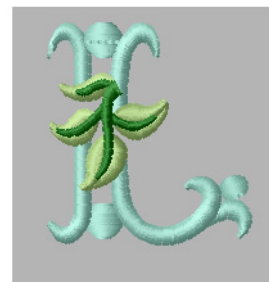

Name: Victorian Letter L Machine Embroidery Design

SKU: IS01-ISFT128L

Brand: Internet Stitch

Unique Colors: 13 (3 color Stops)

Unique Colors

	Color Name (Color Code)	Manufacturer - Type
	Super White (1001) [No Color Selected]	madeira - rayon
	Dusty Lilac (1263) [No Color Selected]	madeira - rayon
	Crocus (286)	Exquisite - Polyester 1000m

Complete Color Sequence

#		Color Name (Color Code)	Manufacturer - Type
1		Super White (1001) [No Color Selected]	madeira - rayon
2		Super White (1001) [No Color Selected]	madeira - rayon
3		Crocus (286)	Exquisite - Polyester 1000m