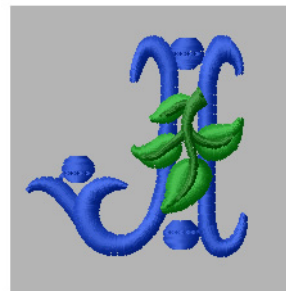

Name: Victorian Letter J Machine Embroidery Design

SKU: IS01-ISFT128J

Brand: Internet Stitch

Unique Colors: 13 (3 color Stops)

Unique Colors

	Color Name (Color Code)	Manufacturer - Type
	Super White (1001) [No Color Selected]	madeira - rayon
	Dusty Lilac (1263) [No Color Selected]	madeira - rayon
	Crocus (286)	Exquisite - Polyester 1000m

Complete Color Sequence

#		Color Name (Color Code)	Manufacturer - Type
1		Super White (1001) [No Color Selected]	madeira - rayon
2		Super White (1001) [No Color Selected]	madeira - rayon
3		Crocus (286)	Exquisite - Polyester 1000m