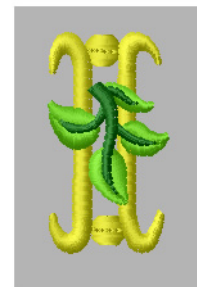

Name: Victorian Letter I Machine Embroidery Design

SKU: IS01-ISFT128I

Brand: Internet Stitch

Unique Colors: 13 (3 color Stops)

Unique Colors

	Color Name (Color Code)	Manufacturer - Type
	Super White (1001) [No Color Selected]	madeira - rayon
	Dusty Lilac (1263) [No Color Selected]	madeira - rayon
	Crocus (286)	Exquisite - Polyester 1000m

Complete Color Sequence

#		Color Name (Color Code)	Manufacturer - Type
1		Super White (1001) [No Color Selected]	madeira - rayon
2		Super White (1001) [No Color Selected]	madeira - rayon
3		Crocus (286)	Exquisite - Polyester 1000m