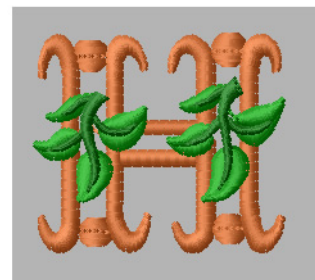

**Name:** Victorian Letter H

**SKU:** IS01-ISFT128H

**Brand:** Internet Stitch

**Unique Colors:** 13 (3 color Stops)

## Unique Colors

	<b>Color Name (Color Code)</b>	<b>Manufacturer - Type</b>
	Super White (1001) [No Color Selected]	madeira - rayon
	Dusty Lilac (1263) [No Color Selected]	madeira - rayon
	Crocus (286)	Exquisite - Polyester 1000m

# Complete Color Sequence

#		Color Name (Color Code)	Manufacturer - Type
1		Super White (1001) [No Color Selected]	madeira - rayon
2		Super White (1001) [No Color Selected]	madeira - rayon
3		Crocus (286)	Exquisite - Polyester 1000m