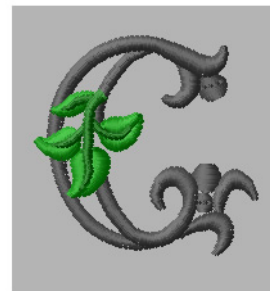

Name: Victorian Letter G Machine Embroidery Design

SKU: IS01-ISFT128G

Brand: Internet Stitch

Unique Colors: 13 (3 color Stops)

Unique Colors

	Color Name (Color Code)	Manufacturer - Type
	Super White (1001) [No Color Selected]	madeira - rayon
	Dusty Lilac (1263) [No Color Selected]	madeira - rayon
	Crocus (286)	Exquisite - Polyester 1000m

Complete Color Sequence

#		Color Name (Color Code)	Manufacturer - Type
1		Super White (1001) [No Color Selected]	madeira - rayon
2		Super White (1001) [No Color Selected]	madeira - rayon
3		Crocus (286)	Exquisite - Polyester 1000m