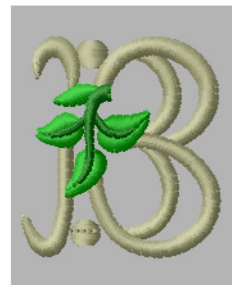

Name: Victorian Letter B Machine Embroidery Design

SKU: IS01-ISFT128B

Brand: Internet Stitch

Unique Colors: 13 (3 color Stops)

Unique Colors

	Color Name (Color Code)	Manufacturer - Type
	Super White (1001) [No Color Selected]	madeira - rayon
	Dusty Lilac (1263) [No Color Selected]	madeira - rayon
	Crocus (286)	Exquisite - Polyester 1000m

Complete Color Sequence

#		Color Name (Color Code)	Manufacturer - Type
1		Super White (1001) [No Color Selected]	madeira - rayon
2		Super White (1001) [No Color Selected]	madeira - rayon
3		Crocus (286)	Exquisite - Polyester 1000m