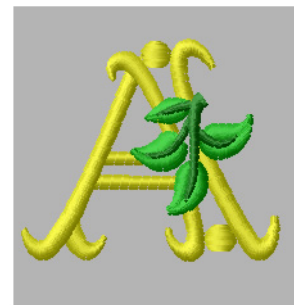

Name: Victorian Letter A Machine Embroidery Design

SKU: IS01-ISFT128A

Brand: Internet Stitch

Unique Colors: 13 (3 color Stops)

Unique Colors

| | Color Name (Color Code) | Manufacturer - Type |
|----------------------------------------------------------------------------------|----------------------------------------|-----------------------------|
|  | Super White (1001) [No Color Selected] | madeira - rayon |
|  | Dusty Lilac (1263) [No Color Selected] | madeira - rayon |
|  | Crocus (286) | Exquisite - Polyester 1000m |

Complete Color Sequence

| # | | Color Name (Color Code) | Manufacturer - Type |
|---|-----------------------------------------------------------------------------------|----------------------------------------|--------------------------------|
| 1 |  | Super White (1001) [No Color Selected] | madeira - rayon |
| 2 |  | Super White (1001) [No Color Selected] | madeira - rayon |
| 3 |  | Crocus (286) | Exquisite - Polyester 1000m |