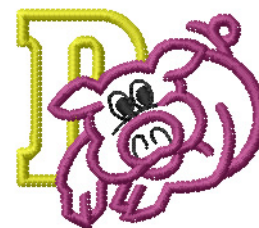

Name: Kids Letter P Machine Embroidery Design

SKU: IS01-ISFT123P

Brand: Internet Stitch

Unique Colors: 13 (3 color Stops)

Unique Colors

	Color Name (Color Code)	Manufacturer - Type
	Super White (1001) [No Color Selected]	madeira - rayon
	Dusty Lilac (1263) [No Color Selected]	madeira - rayon
	Crocus (286)	Exquisite - Polyester 1000m