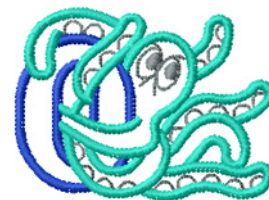

**Name:** Kids Letter O Machine Embroidery Design

**SKU:** IS01-ISFT1230

**Brand:** Internet Stitch

**Unique Colors:** 13 (3 color Stops)

## Unique Colors

	<b>Color Name (Color Code)</b>	<b>Manufacturer - Type</b>
	Super White (1001) [No Color Selected]	madeira - rayon
	Dusty Lilac (1263) [No Color Selected]	madeira - rayon
	Crocus (286)	Exquisite - Polyester 1000m

# Complete Color Sequence

#		Color Name (Color Code)	Manufacturer - Type
1		Super White (1001) [No Color Selected]	madeira - rayon
2		Super White (1001) [No Color Selected]	madeira - rayon
3		Crocus (286)	Exquisite - Polyester 1000m