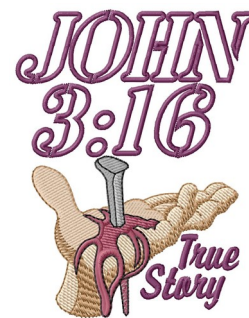

Name: John 3:16 Machine Embroidery Design

SKU: GSD01-ICG883T2

Brand: Grand Slam Designs

Unique Colors: 13 (6 color Stops)

Unique Colors

	Color Name (Color Code)	Manufacturer - Type
	Super White (1001) [No Color Selected]	madeira - rayon
	Dusty Lilac (1263) [No Color Selected]	madeira - rayon
	Crocus (286)	Exquisite - Polyester 1000m