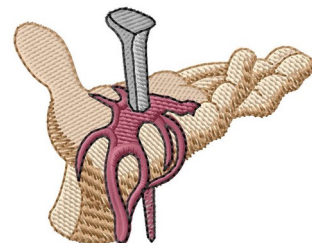

Name: Nail Scarred Hand

SKU: GSD01-ICG883

Brand: Grand Slam Designs

Unique Colors: 13 (6 color Stops)

Unique Colors

	Color Name (Color Code)	Manufacturer - Type
	Super White (1001) [No Color Selected]	madeira - rayon
	Dusty Lilac (1263) [No Color Selected]	madeira - rayon
	Crocus (286)	Exquisite - Polyester 1000m

Complete Color Sequence

#		Color Name (Color Code)	Manufacturer - Type
1		Super White (1001) [No Color Selected]	madeira - rayon
2		Super White (1001) [No Color Selected]	madeira - rayon
3		Crocus (286)	Exquisite - Polyester 1000m