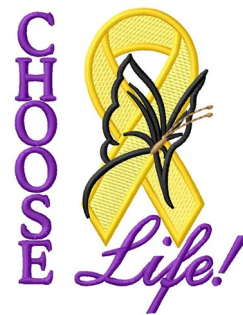

Name: Choose Life Machine Embroidery Design

SKU: GSD01-ICG747T1

Brand: Grand Slam Designs

Unique Colors: 13 (5 color Stops)

Unique Colors

	Color Name (Color Code)	Manufacturer - Type
	Super White (1001) [No Color Selected]	madeira - rayon
	Dusty Lilac (1263) [No Color Selected]	madeira - rayon
	Crocus (286)	Exquisite - Polyester 1000m