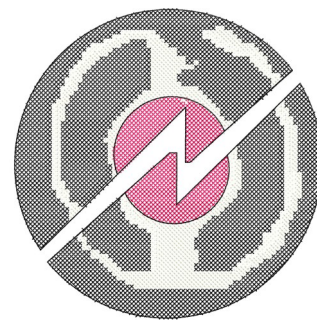

Name: Dave Strider Symbol Machine Embroidery Design

SKU: GSD01-ICG722

Brand: Grand Slam Designs

Unique Colors: 13 (4 color Stops)

Unique Colors

	Color Name (Color Code)	Manufacturer - Type
	Super White (1001) [No Color Selected]	madeira - rayon
	Dusty Lilac (1263) [No Color Selected]	madeira - rayon
	Crocus (286)	Exquisite - Polyester 1000m