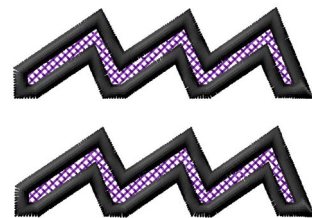

Name: Eridan Ampora Aquarius Machine
Embroidery Design

SKU: GSD01-ICG719

Brand: Grand Slam Designs

Unique Colors: 13 (2 color Stops)

Unique Colors

	Color Name (Color Code)	Manufacturer - Type
	Super White (1001) [No Color Selected]	madeira - rayon
	Dusty Lilac (1263) [No Color Selected]	madeira - rayon
	Crocus (286)	Exquisite - Polyester 1000m

Complete Color Sequence

#		Color Name (Color Code)	Manufacturer - Type
1		Super White (1001) [No Color Selected]	madeira - rayon
2		Super White (1001) [No Color Selected]	madeira - rayon
3		Crocus (286)	Exquisite - Polyester 1000m