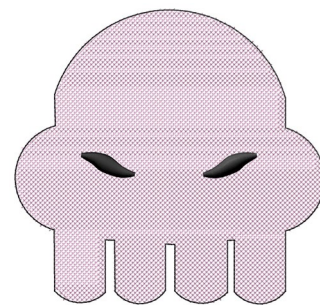

Name: Rose Lalonde Symbol Machine
Embroidery Design

SKU: GSD01-ICG714

Brand: Grand Slam Designs

Unique Colors: 13 (2 color Stops)

Unique Colors

	Color Name (Color Code)	Manufacturer - Type
	Super White (1001) [No Color Selected]	madeira - rayon
	Dusty Lilac (1263) [No Color Selected]	madeira - rayon
	Crocus (286)	Exquisite - Polyester 1000m

Complete Color Sequence

#		Color Name (Color Code)	Manufacturer - Type
1		Super White (1001) [No Color Selected]	madeira - rayon
2		Super White (1001) [No Color Selected]	madeira - rayon
3		Crocus (286)	Exquisite - Polyester 1000m