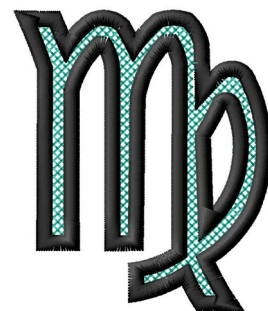

Name: Kanaya Maryam Virgo Machine
Embroidery Design

SKU: GSD01-ICG713

Brand: Grand Slam Designs

Unique Colors: 13 (2 color Stops)

Unique Colors

	Color Name (Color Code)	Manufacturer - Type
	Super White (1001) [No Color Selected]	madeira - rayon
	Dusty Lilac (1263) [No Color Selected]	madeira - rayon
	Crocus (286)	Exquisite - Polyester 1000m

Complete Color Sequence

#		Color Name (Color Code)	Manufacturer - Type
1		Super White (1001) [No Color Selected]	madeira - rayon
2		Super White (1001) [No Color Selected]	madeira - rayon
3		Crocus (286)	Exquisite - Polyester 1000m