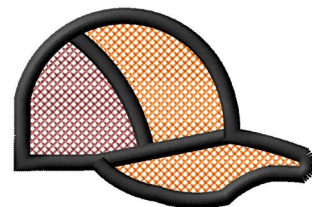

Name: Dirk Strider Symbol Machine Embroidery Design

SKU: GSD01-ICG711

Brand: Grand Slam Designs

Unique Colors: 13 (3 color Stops)

Unique Colors

	Color Name (Color Code)	Manufacturer - Type
	Super White (1001) [No Color Selected]	madeira - rayon
	Dusty Lilac (1263) [No Color Selected]	madeira - rayon
	Crocus (286)	Exquisite - Polyester 1000m

Complete Color Sequence

#		Color Name (Color Code)	Manufacturer - Type
1		Super White (1001) [No Color Selected]	madeira - rayon
2		Super White (1001) [No Color Selected]	madeira - rayon
3		Crocus (286)	Exquisite - Polyester 1000m