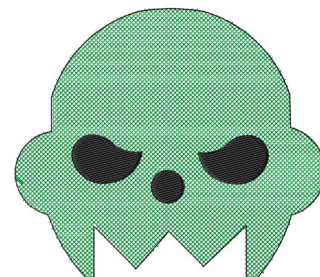

Name: John English Symbol Machine
Embroidery Design

SKU: GSD01-ICG704

Brand: Grand Slam Designs

Unique Colors: 13 (2 color Stops)

Unique Colors

| | Color Name (Color Code) | Manufacturer - Type |
|--|--|-----------------------------|
|  | Super White (1001) [No Color Selected] | madeira - rayon |
|  | Dusty Lilac (1263) [No Color Selected] | madeira - rayon |
|  | Crocus (286) | Exquisite - Polyester 1000m |

Complete Color Sequence

| # | | Color Name (Color Code) | Manufacturer - Type |
|---|--|--|--------------------------------|
| 1 | | Super White (1001) [No Color Selected] | madeira - rayon |
| 2 | | Super White (1001) [No Color Selected] | madeira - rayon |
| 3 | | Crocus (286) | Exquisite - Polyester 1000m |